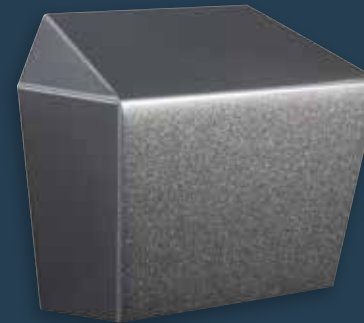

STRATCO
PAVILION
Slique

A more beautiful lifestyle, everyday

STRATCO PAVILION[™] *Slique*

CONTEMPORARY ROOFING OPTIONS

You can select from the smooth ceiling-like finish and thermal performance of Cooldek insulated roofing, or the clean spans of Stratco's Slique Deck in a range of colours. Both offer a clean modern appeal.

CLEAN ARCHITECTURAL CONTOURS

The timeless appeal of Pavilion Slique draws on classical architectural proportions, with substantial columns, proud bulkhead and distinctive Edge gutter. Offering you a simply beautiful environment for your outdoor lifestyle.

COLUMN & BULKHEAD COLOURS

5 STUNNING COLOUR FINISHES TO CHOOSE FROM FOR THE COLUMNS AND BULKHEADS

Sylvanite®

Silver grey with frosted metal appeal

Sunstone®

Champagne hue with effervescent sheen

SilverSlate®

Popular slate grey tone with eye-catching metallic fleck

Flint™

Earthy brown hue with captivating spangle

Carbonite®

Starry night allure with metallic fleck on a deep grey-black

» MODERN - A FIRST IN THE INDUSTRY